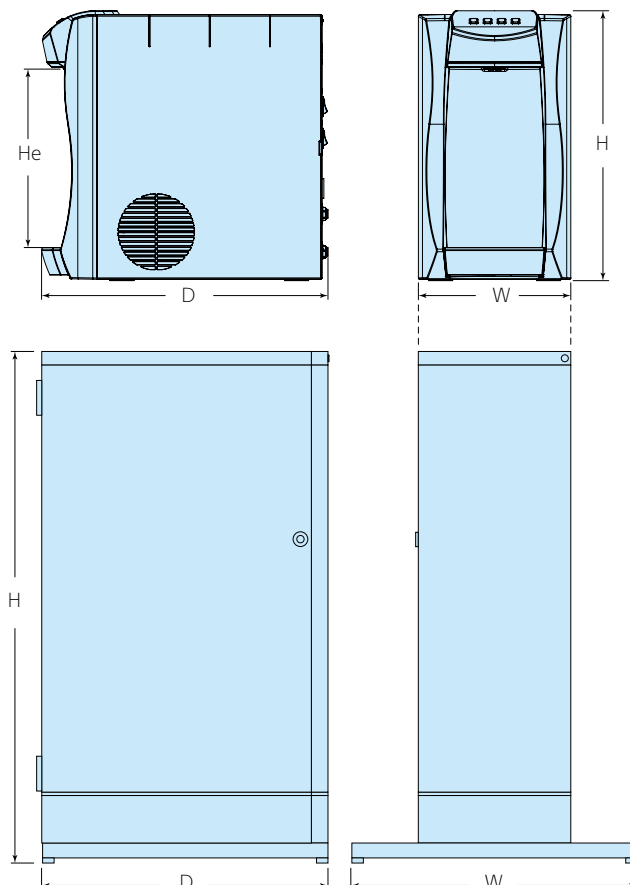

Dimensions	Dimensions W x D x H (mm)	Dispensing area He (mm)
Piccola	240 x 451 x 425	281
Piccola White	240 x 451 x 425	281
Piccola Cabinet	450 x 450 x 811	-

For the Piccola Cabinet, see page 87

Technical profile	PICCOLA 15 Fizz	PICCOLA Hot 15 Fizz	PICCOLA WHITE 15 Fizz	PICCOLA WHITE Hot 15 Fizz
Cooling capacity	15 (Lt/h.)	15 - 8 (Lt/h.)	15 (Lt/h.)	15 - 8 (Lt/h.)
Temperature of cold water*	5° - 12° C	5° - 12° C	5° - 12° C	5° - 12° C
Cooling technology	BDC	BDC	BDC	BDC
Cold water coil	Stainless steel AISI 316	Stainless steel AISI 316	Stainless steel AISI 316	Stainless steel AISI 316
Max. hot water temperature	-	82° C +/-5%	-	82° C +/-5%
Hot water tank AISI 304 1000W Cooling	-	1 Lt.	-	1 Lt.
Cooling	Forced ventilation	Forced ventilation	Forced ventilation	Forced ventilation
Adjustable thermostat	Yes	Yes	Yes	Yes
Refrigerant gas	HC R600a	HC R600a	HC R600a	HC R600a
Professional carbonation pump	Membrane	Membrane	Membrane	Membrane
Power supply	230 V - 50 Hz	230 V - 50 Hz	230 V - 50 Hz	230 V - 50 Hz
Power consumption	190W - 1,05A	810W - 3,10A	190W - 1,05A	810W - 3,10A
Ambient cooling temperature	Min 5° C - Max 35° C	Min 5° C - Max 35° C	Min 5° C - Max 35° C	Min 5° C - Max 35° C
Materials	ABS Plastic	ABS Plastic	ABS Plastic	ABS Plastic

*estimated at an ambient temperature of 25°C and an incoming water temperature of 20°C